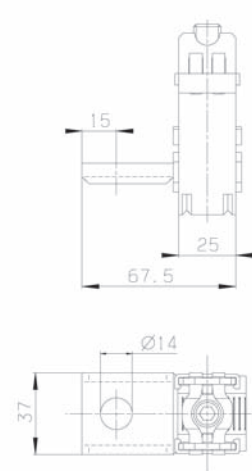

Terminals with Connecting Lugs  
K2G/A

K2HG/2/AF30

KM2G/AF3040

KV2HG/2/AF30

Covers for Terminals with Connecting Lugs

HR

HRV

Terminal Covers

HA/HA-SL00

HA-SL123/10

Piggy Back Fuse Holder

HP-SE/L

	A
HP-SE/L	106