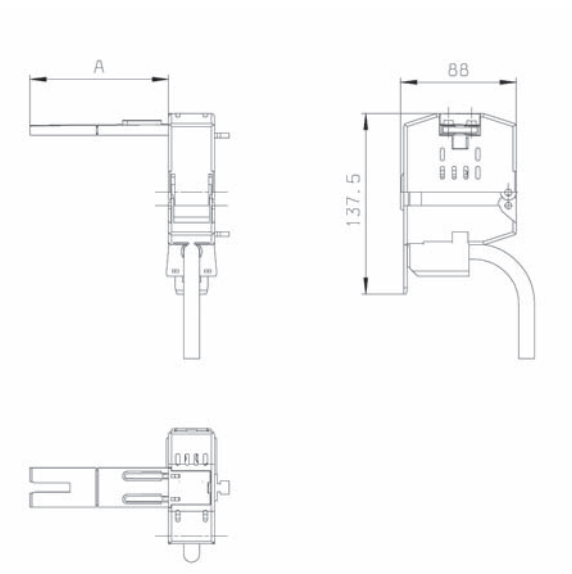

Terminals with Connecting Lugs  
K2G/A

K2HG/2/AF30

KM2G/AF3040

KV2HG/2/AF30

Covers for Terminals with Connecting Lugs

HR

HRV

Terminal Covers

HA/HA-SL00

HA-SL123/10

Piggy Back Fuse Holder

HP-SE/L

	A
HP-SE/L	106